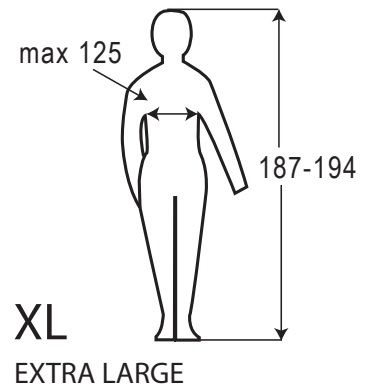

# Size Guide SeaRIB

Size guide	SeaRib					
Size	XS	S	M	L	XL	XXL
Body height (body measurement in cm)	163-170	169-176	175-182	181-188	187-194	193-200