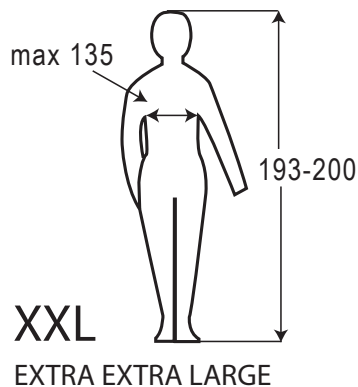

# Size Guide SeaRIB

Size guide	SeaRib					
Size	XS	S	M	L	XL	XXL
Body height (body measurement in cm)	163-170	169-176	175-182	181-188	187-194	193-200