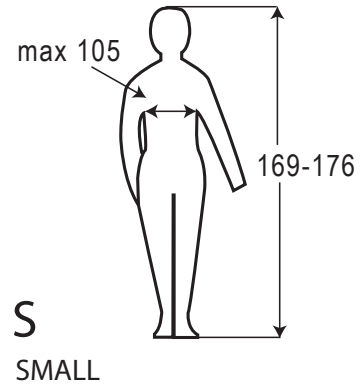

# Size Guide SeaRIB

Size guide	SeaRib					
Size	XS	S	M	L	XL	XXL
Body height (body measurement in cm)	163-170	169-176	175-182	181-188	187-194	193-200