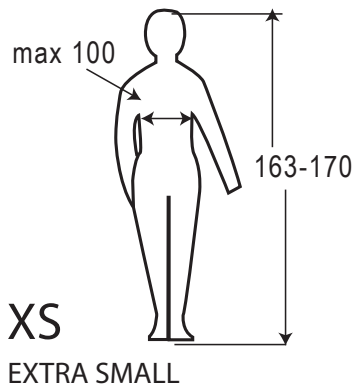

# Size Guide SeaRIB

Size guide	SeaRib					
Size	XS	S	M	L	XL	XXL
Body height (body measurement in cm)	163-170	169-176	175-182	181-188	187-194	193-200