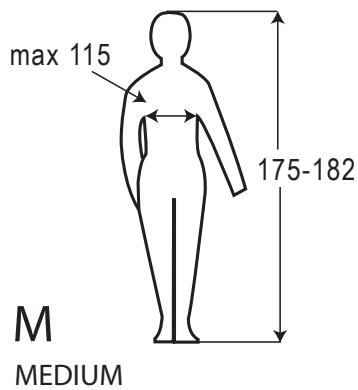

# Size Guide SeaRIB

Size guide	SeaRib					
Size	XS	S	M	L	XL	XXL
Body height (body measurement in cm)	163-170	169-176	175-182	181-188	187-194	193-200