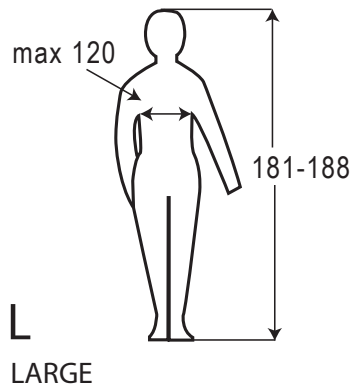

# Size Guide SeaRIB

Size guide	SeaRib					
Size	XS	S	M	L	XL	XXL
Body height (body measurement in cm)	163-170	169-176	175-182	181-188	187-194	193-200